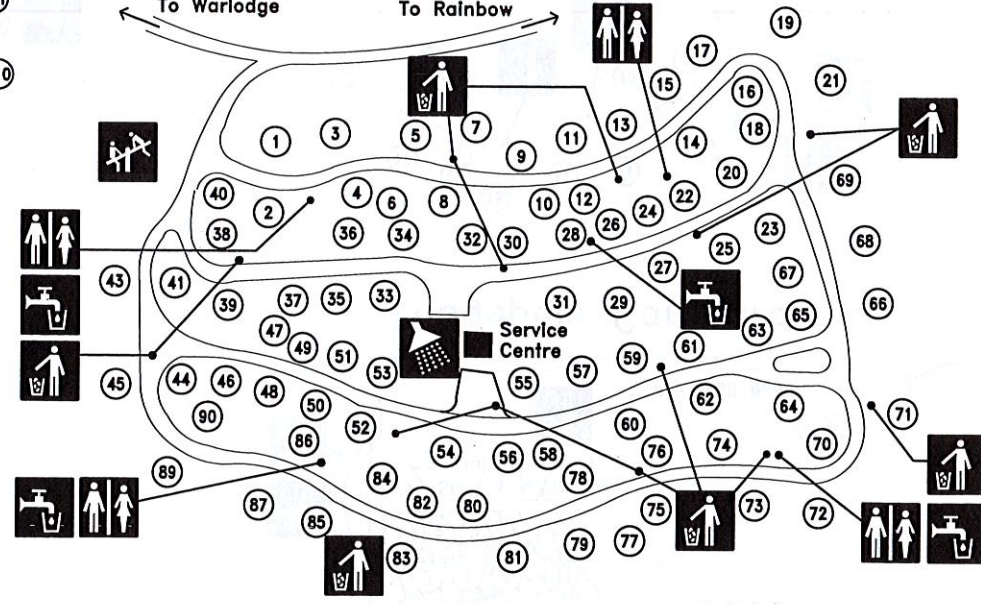

To Central Firewood Lot & Trailer Sewage Disposal

Bald Butte Road

To Core Area

LEGEND

-  Playground
-  Washrooms
-  Water Point
-  Garbage
-  Showers
-  F Full Service Hookup Sites
-  H Campground Host

All sites in Meadows Campground are electrical, and sites 1-54, 62, 63 & 64 are electrical with water hookup

All sites in Terrace Campground are electrical

All sites in Rainbow Campground are electrical

Meadows Campground

To Warlodge To Rainbow

Terrace Campground

Rainbow Campground

CYPRESS HILLS INTERPROVINCIAL PARK
CAMPGROUNDS
www.saskparks.net