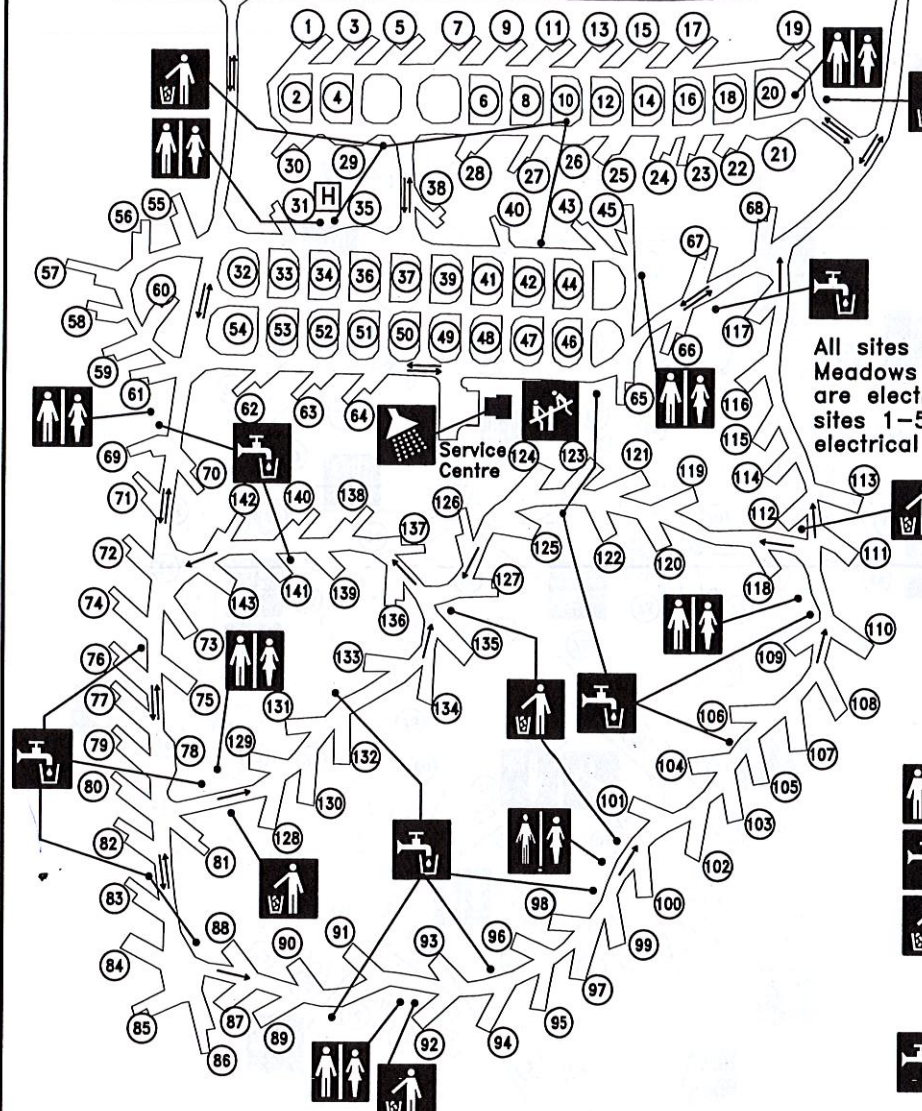

To Central Firewood Lot & Trailer Sewage Disposal

Bald Butte Road

To Core Area

LEGEND

-  Playground
-  Washrooms
-  Water Point
-  Garbage
-  Showers
-  F Full Service Hookup Sites
-  H Campground Host

All sites in Meadows Campground are electrical, and sites 1-54, 62, 63 & 64 are electrical with water hookup

All sites in Terrace Campground are electrical

All sites in Rainbow Campground are electrical

Meadows Campground

To Warlodge To Rainbow

Terrace Campground

Rainbow Campground

CYPRESS HILLS INTERPROVINCIAL PARK
CAMPGROUNDS
www.saskparks.net