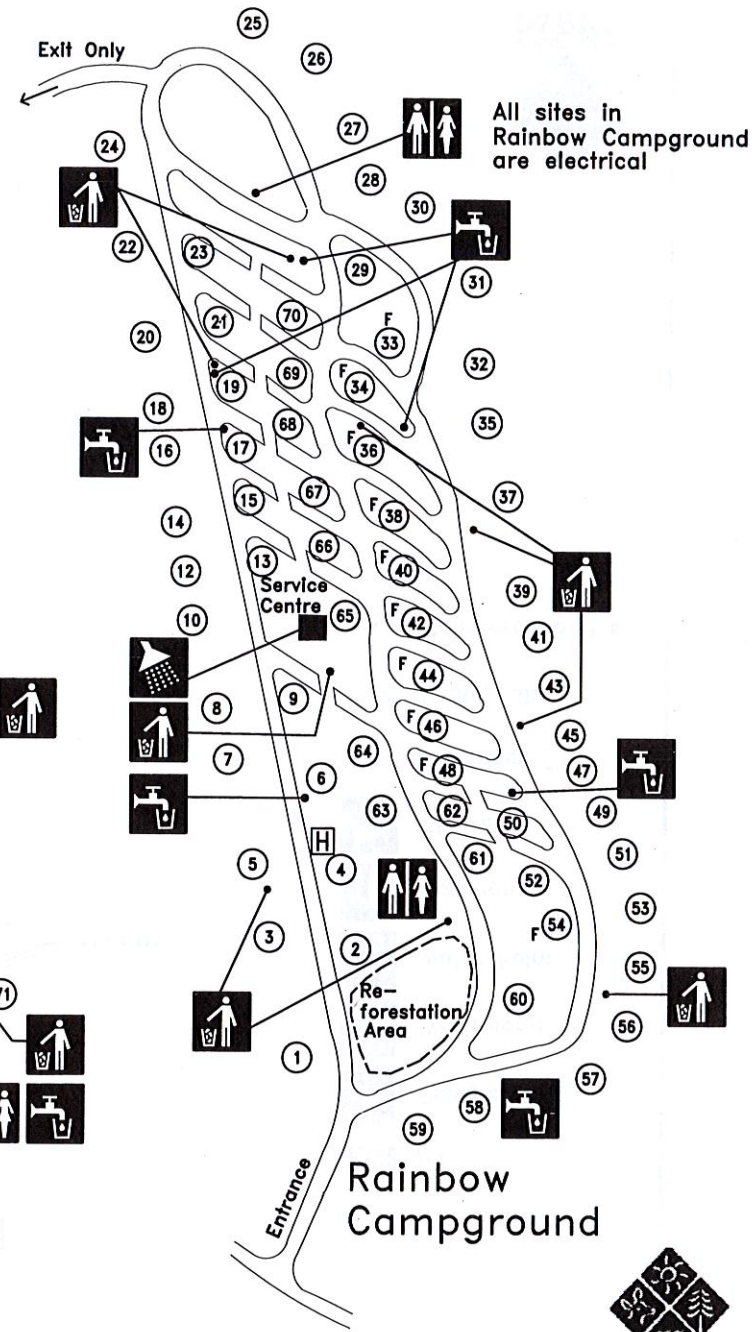

To Central Firewood Lot & Trailer Sewage Disposal

Bald Butte Road

To Core Area

LEGEND

-  Playground
-  Washrooms
-  Water Point
-  Garbage
-  Showers
-  F Full Service Hookup Sites
-  H Campground Host

All sites in Meadows Campground are electrical, and sites 1-54, 62, 63 & 64 are electrical with water hookup

All sites in Terrace Campground are electrical

All sites in Rainbow Campground are electrical

Meadows Campground

To Warlodge To Rainbow

Terrace Campground

Rainbow Campground

CYPRESS HILLS INTERPROVINCIAL PARK
CAMPGROUNDS
www.saskparks.net