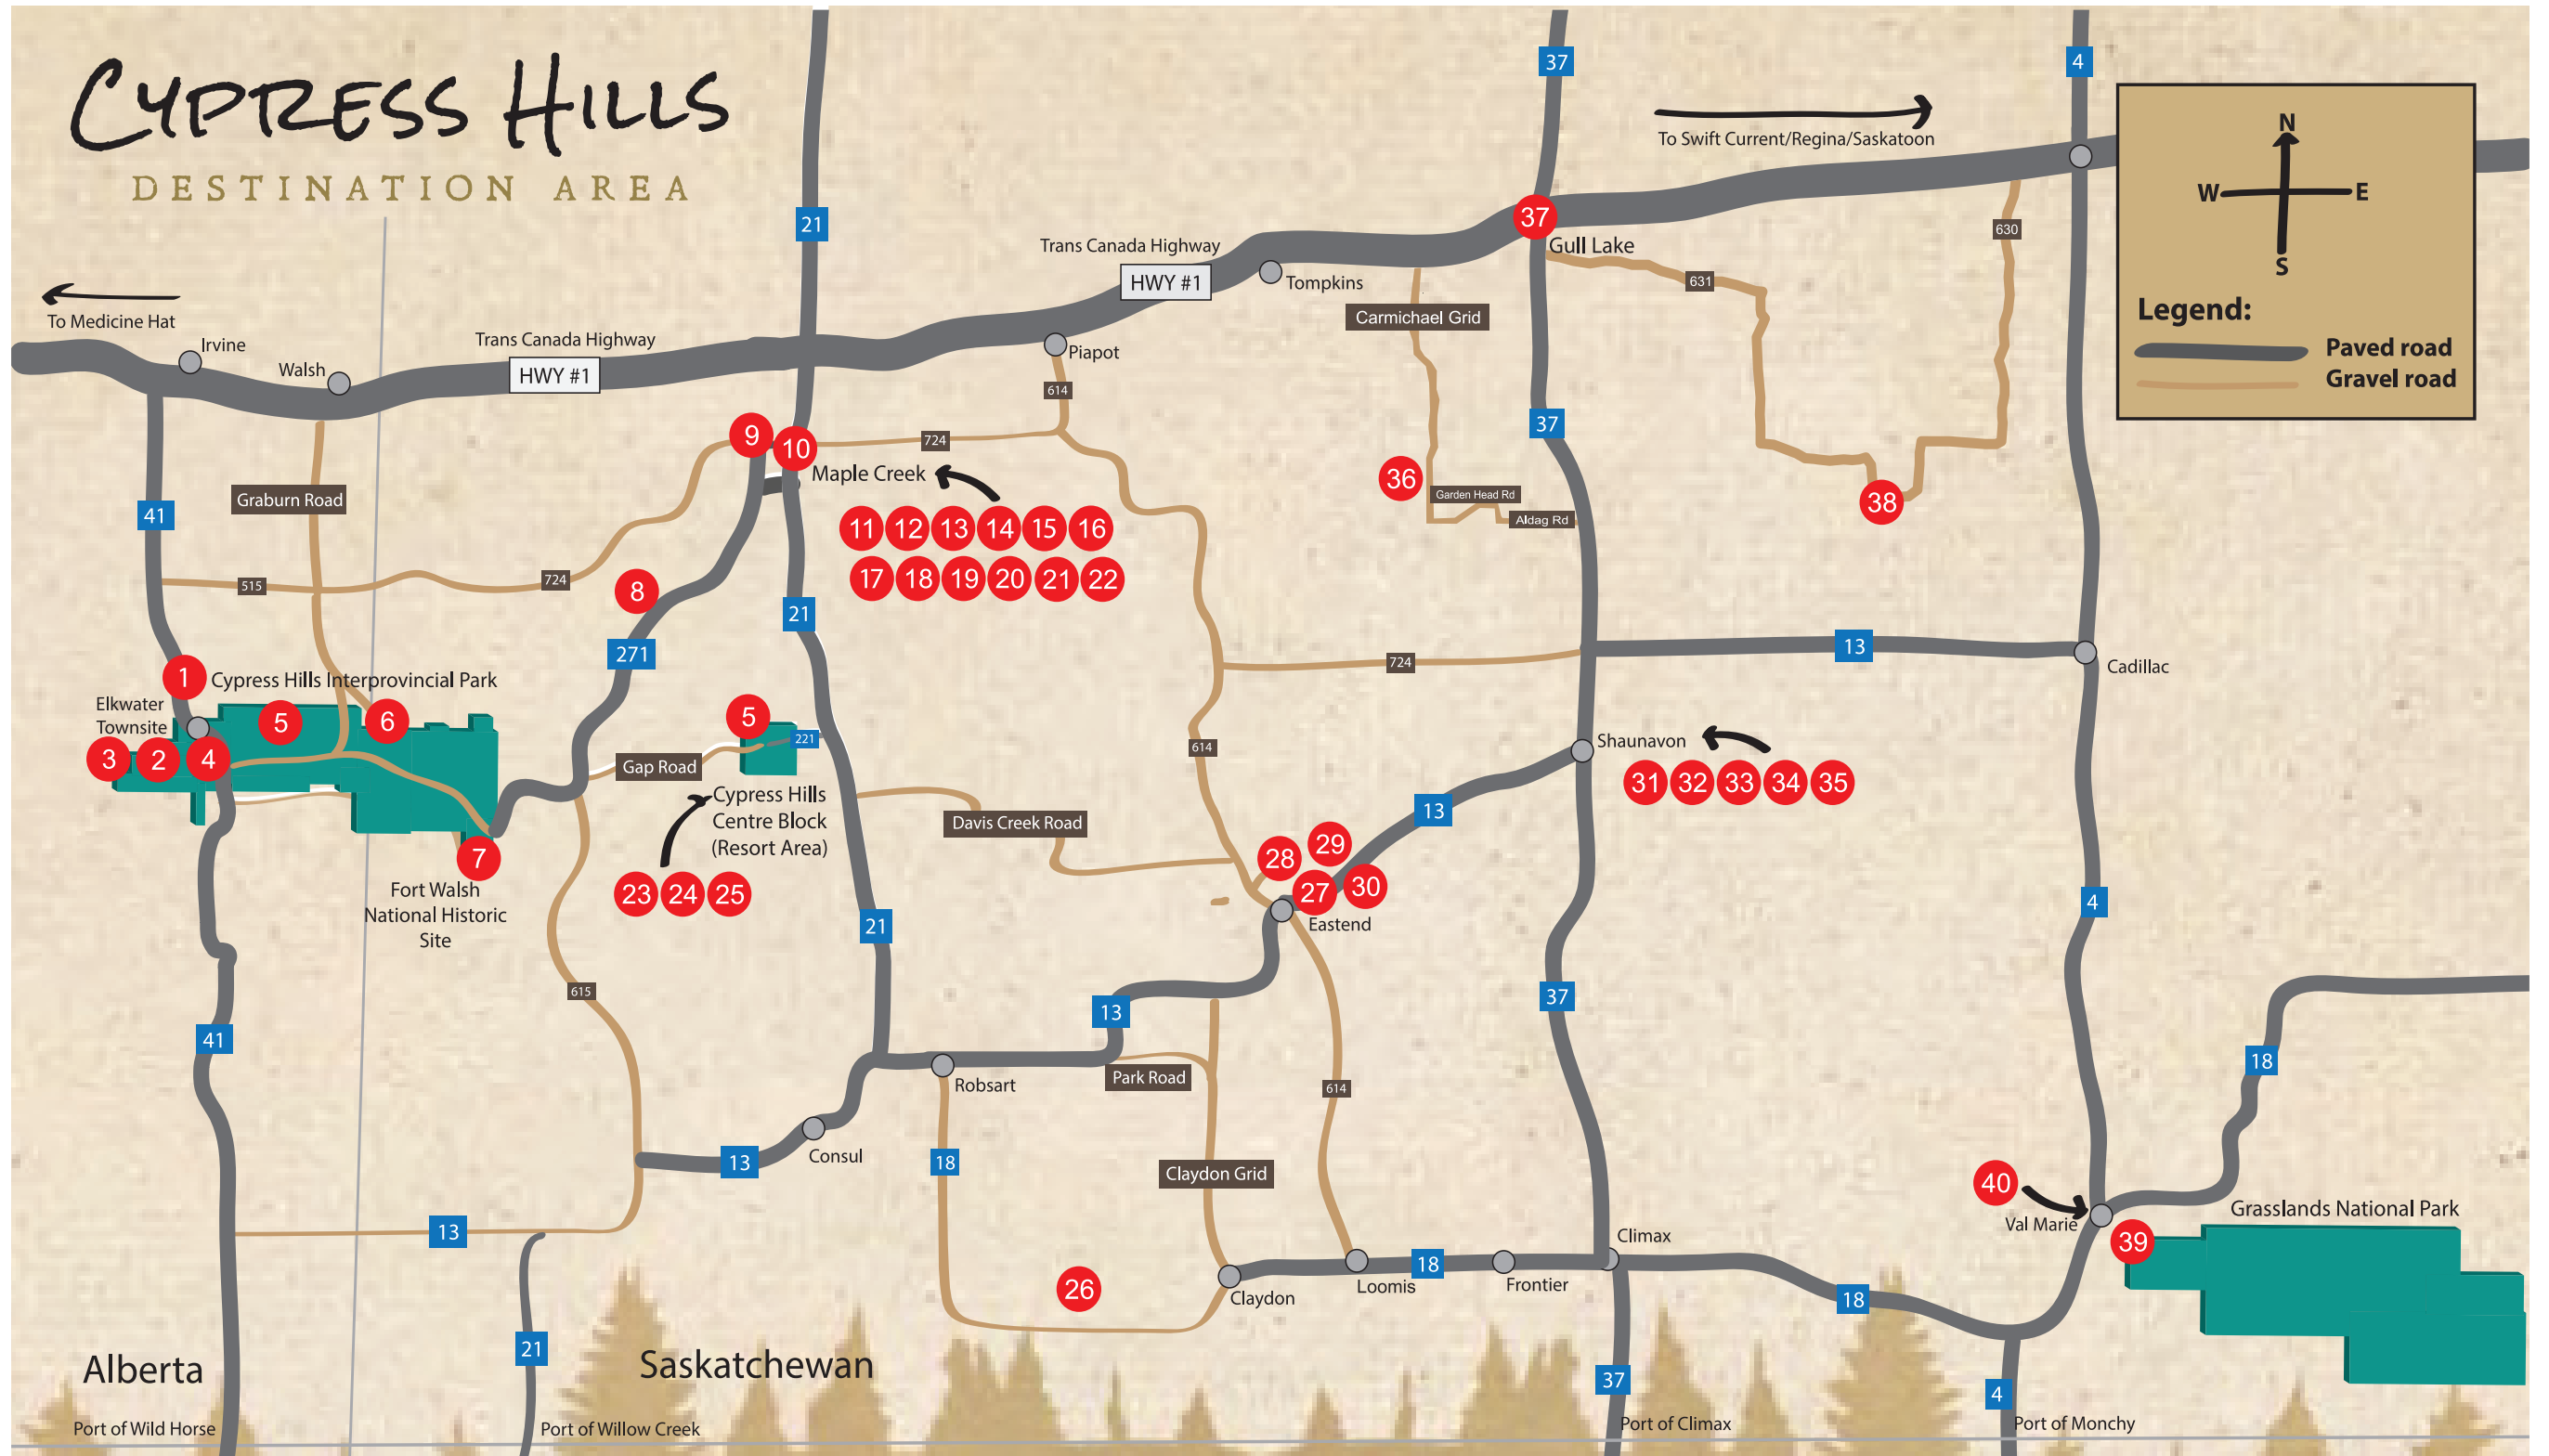

## DESTINATION AREA

### Members of the CHDA Inc.:

- |   |   |   |
|---|---|---|
| 1 Bar Zee Bed & Breakfast                       | 15 The Star Café                            | 29 Eastend Historical Museum              |
| 2 Elkwater Lake Lodge & Resort                  | 16 Broken Spoke Fine Art Gallery            | 30 Streambank Golf Course                 |
| 3 Camp Cookhouse & General Store                | 17 Cottage of Content                       | 31 The Town of Shaunavon                  |
| 4 YMCA Camp Elkwater                            | 18 The Daily Grind                          | 32 Harvest Eatery & Fresh Market          |
| 5 Cypress Hills Interprovincial Park            | 19 The Jasper Hotel                         | 33 Ranch House Meats                      |
| 6 Historic Reesor Ranch                         | 20 SW Oldtimers Museum                      | 34 Alley Oops Fun and Games               |
| 7 Fort Walsh National Historic Site (PARKS CAN) | 21 Maple Creek Golf Course                  | 35 Grand Couteau Heritage & Cultural Ctr. |
| 8 Cypress Hills Vineyard & Winery               | 22 Taste-It Food Tours                      | 36 H&H Corn Ways (Corn Maze)              |
| 9 Ghostown Blues Bed & Breakfast                | 23 Cypress Hills Speedway                   | 37 The Town of Gull Lake                  |
| 10 The Town of Maple Creek                      | 24 The Resort at Cypress Hills              | 38 Carefree Adventures                    |
| 11 Willowbend Campground                        | 25 Cypress Hills Eco-Adventures Ltd.        | 39 Grasslands National Park (PARKS CAN)   |
| 12 Cobble Creek Lodge                           | 26 Old Man On His Back – Nature Conservancy | 40 Sky Story Bed and Breakfast            |
| 13 The Rockin' Horse Cookhouse & Bar            | 27 The Town of Eastend                      |   |
| 14 Maple Creek Commercial Hotel                 | 28 T. Rex Discovery Centre                  |   |