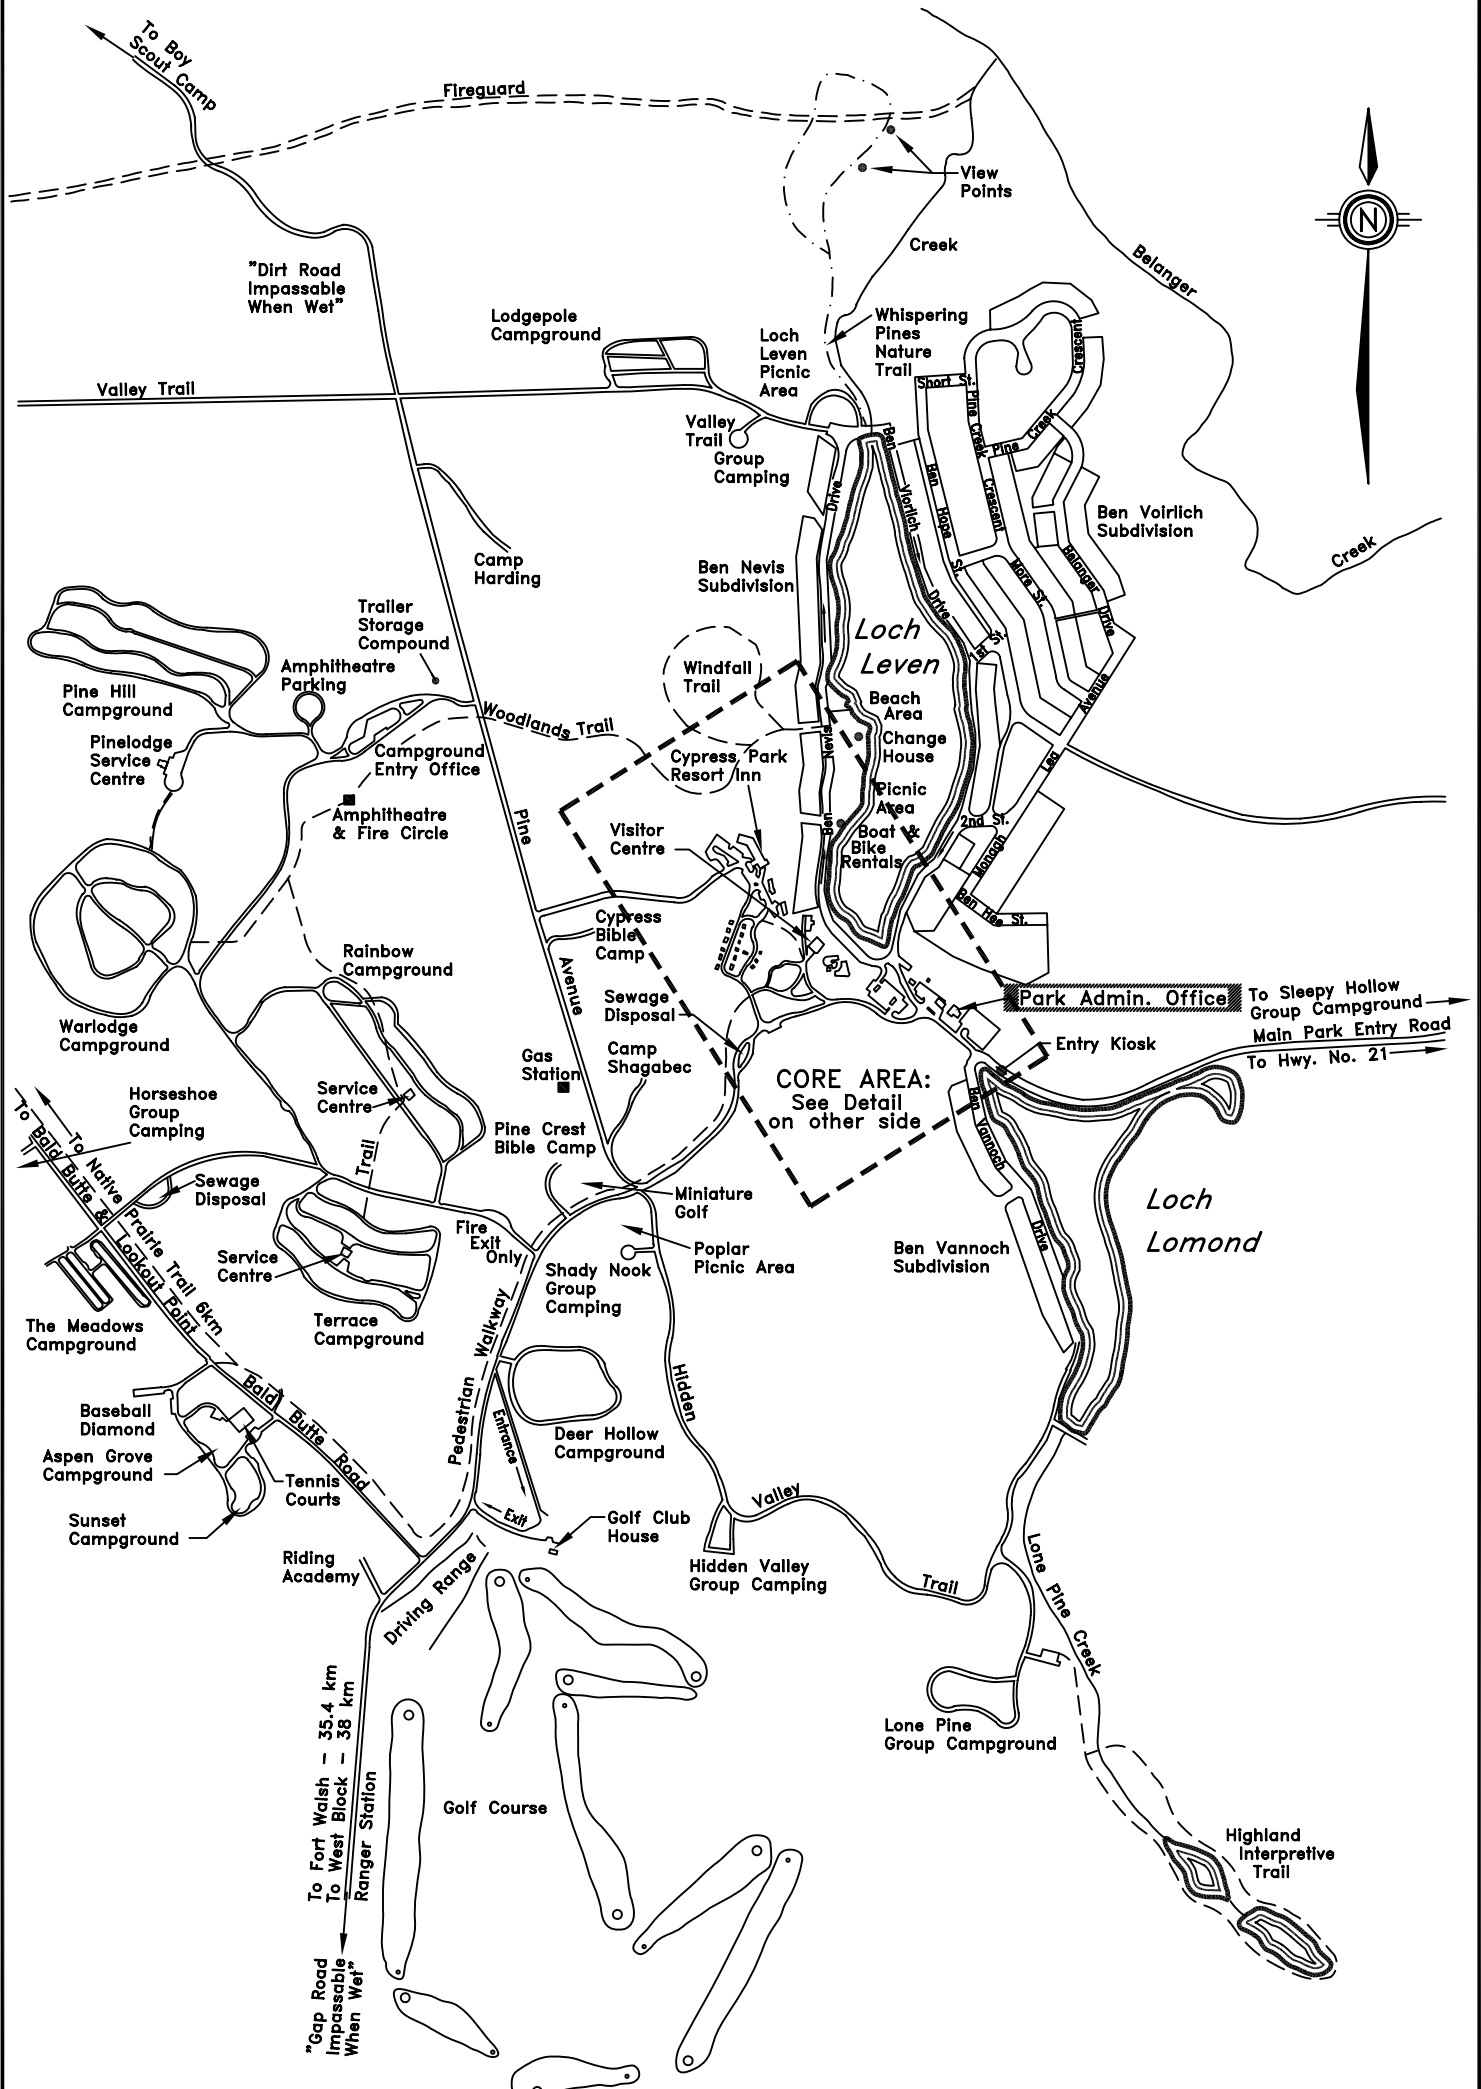

If you spot a forest fire CALL FIRE WATCH
 (toll free) 1-800-667-9660
 For PARK INFORMATION 1-800-205-7070
 Monday-Friday, 8 a.m. - 5 p.m.
 mid May through August
 For PARK ENFORCEMENT
 CONCERNS/EMERGENCIES 1-800-667-1788
 24 hours/day